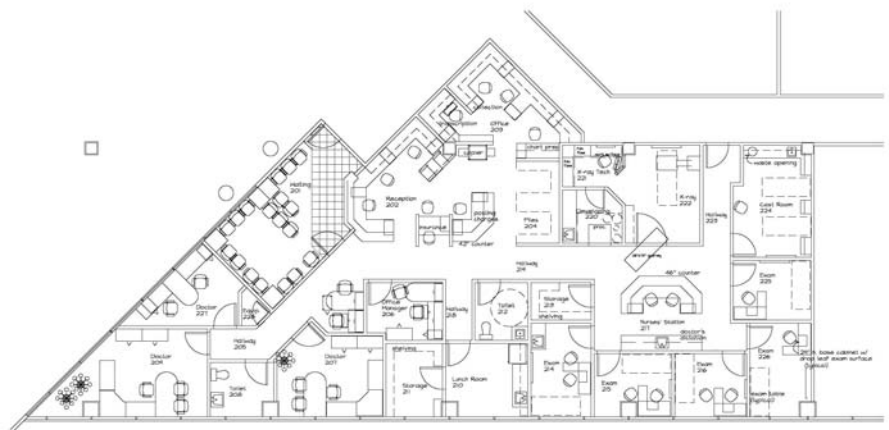

SOUTHERN CALIFORNIA
ORTHOPEDIC INSTITUTE

**Southern California
Orthopedic Institute**
Simi Valley, California

Interior Design &
Space Planning

Systems and
Furniture
Procurement

KULWIEC
INTERIORS

854 East Main Street · Suite 100 · Santa Paula, CA 93060
T: 805-933-0225 · F: 805-933-6609 · www.KulwiecInteriors.com