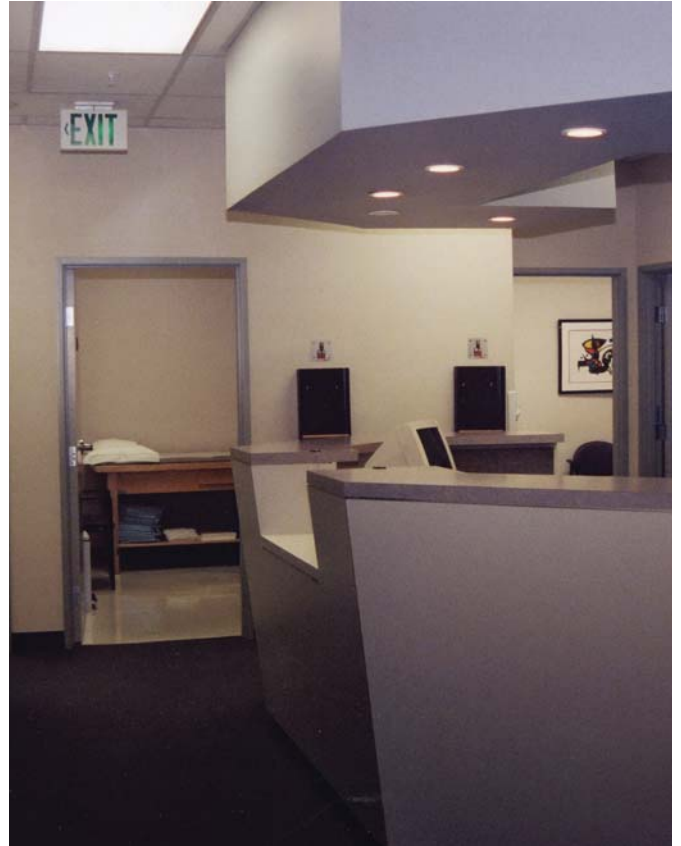

SOUTHERN CALIFORNIA
ORTHOPEDIC INSTITUTE

**Southern California
Orthopedic Institute**
Simi Valley, California

Interior Design &
Space Planning

Systems and
Furniture
Procurement

KULWIEC
INTERIORS

854 East Main Street · Suite 100 · Santa Paula, CA 93060
T: 805-933-0225 · F: 805-933-6609 · www.KulwiecInteriors.com